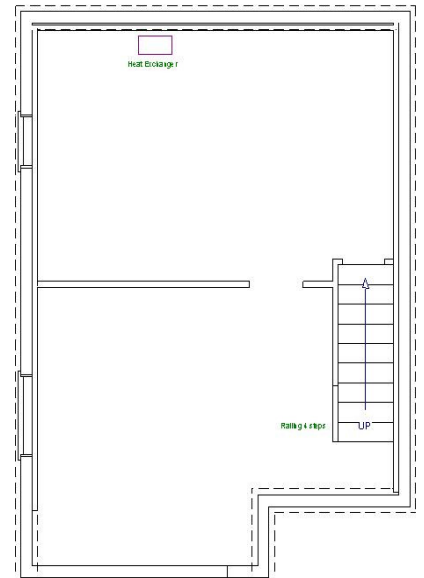

KINGSWOOD MODEL

Copyright CVR Homes and MOEMAR Homes 1992-2010

Please note these plans are for marketing purposes only, dimensions may vary from these graphics to the actual blueprints. Please confirm any dimensions or features in advance of purchasing.